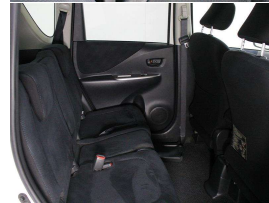

2007 Toyota Ractis G L Package

VEHICLE INFORMATION

Cash Price

Includes GST

$5,995

+ on-road-costs of $300

Finance this vehicle
from only

$33.21

per week*

Total Amount Payable

$8,165.94