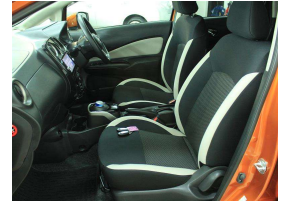

2016 Nissan NOTE E POWER HYBRID X