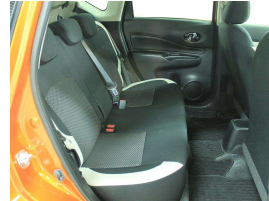

2016 Nissan NOTE E POWER HYBRID X