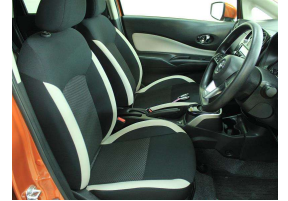

2016 Nissan NOTE E POWER HYBRID X